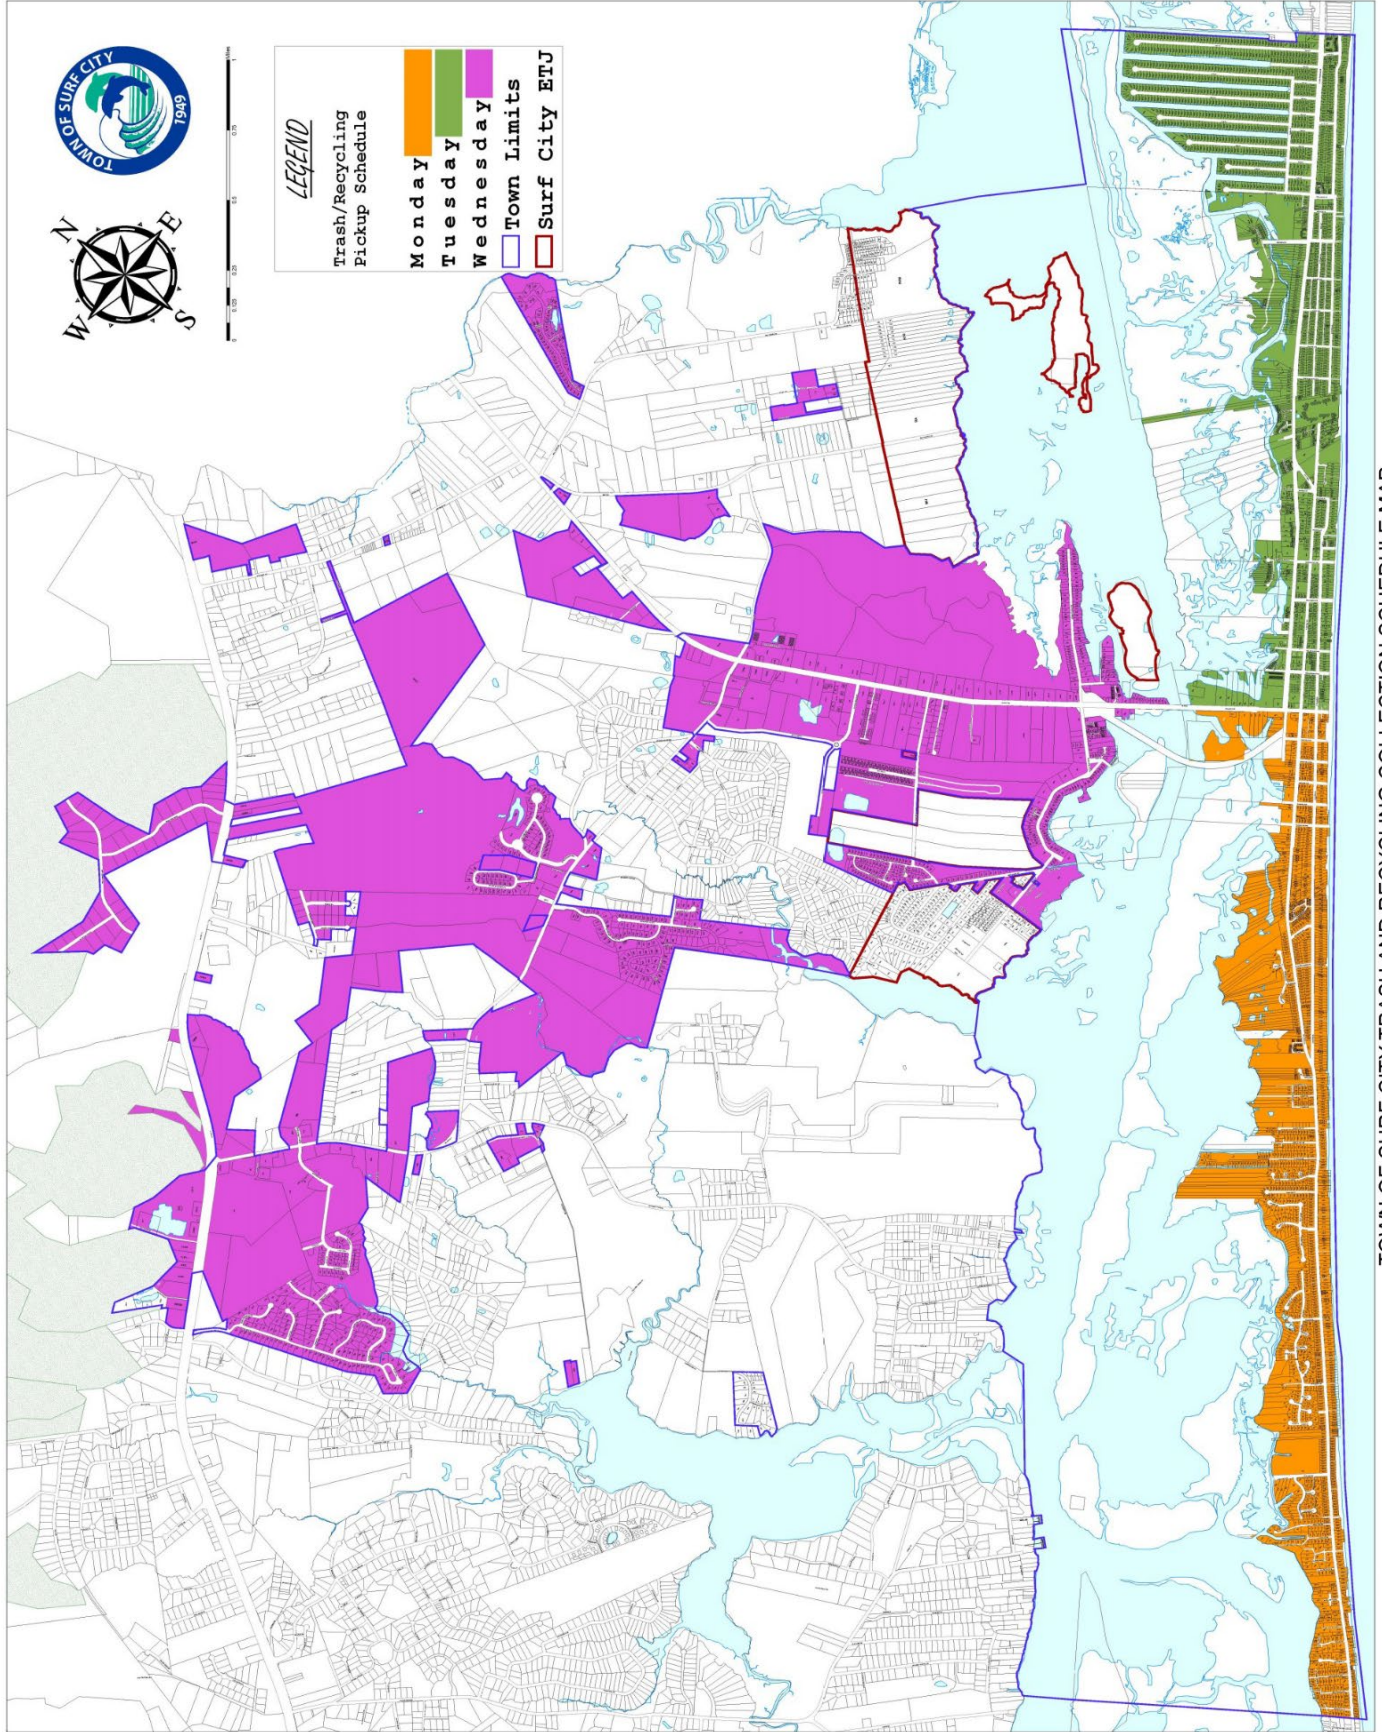

Service Days

Monday pick up Roland Avenue to the south end of Town; **Tuesday** pick up North of Roland Ave to north of Town; **Wednesday** pick up Mainland; **Friday** pick up-all Island residents May – September.

LEGEND

Trash/Recycling
Pickup Schedule

- Monday
- Tuesday
- Wednesday
- Town Limits
- Surf City ETJ

MAP EDITED ON 2/21/2015

TOWN OF SURF CITY TRASH AND RECYCLING COLLECTION SCHEDULE MAP

MAP EDITED ON 2/21/2015

MAP EDITED ON 2/21/2015

Carts are expected to be delivered week of March 25th